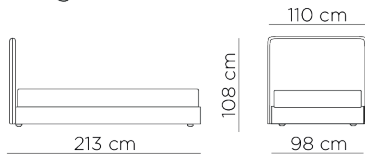

VARLE120

Singolo **VOULEVU'** rete 90x200

VARLE90

KIT OPZIONALE 1